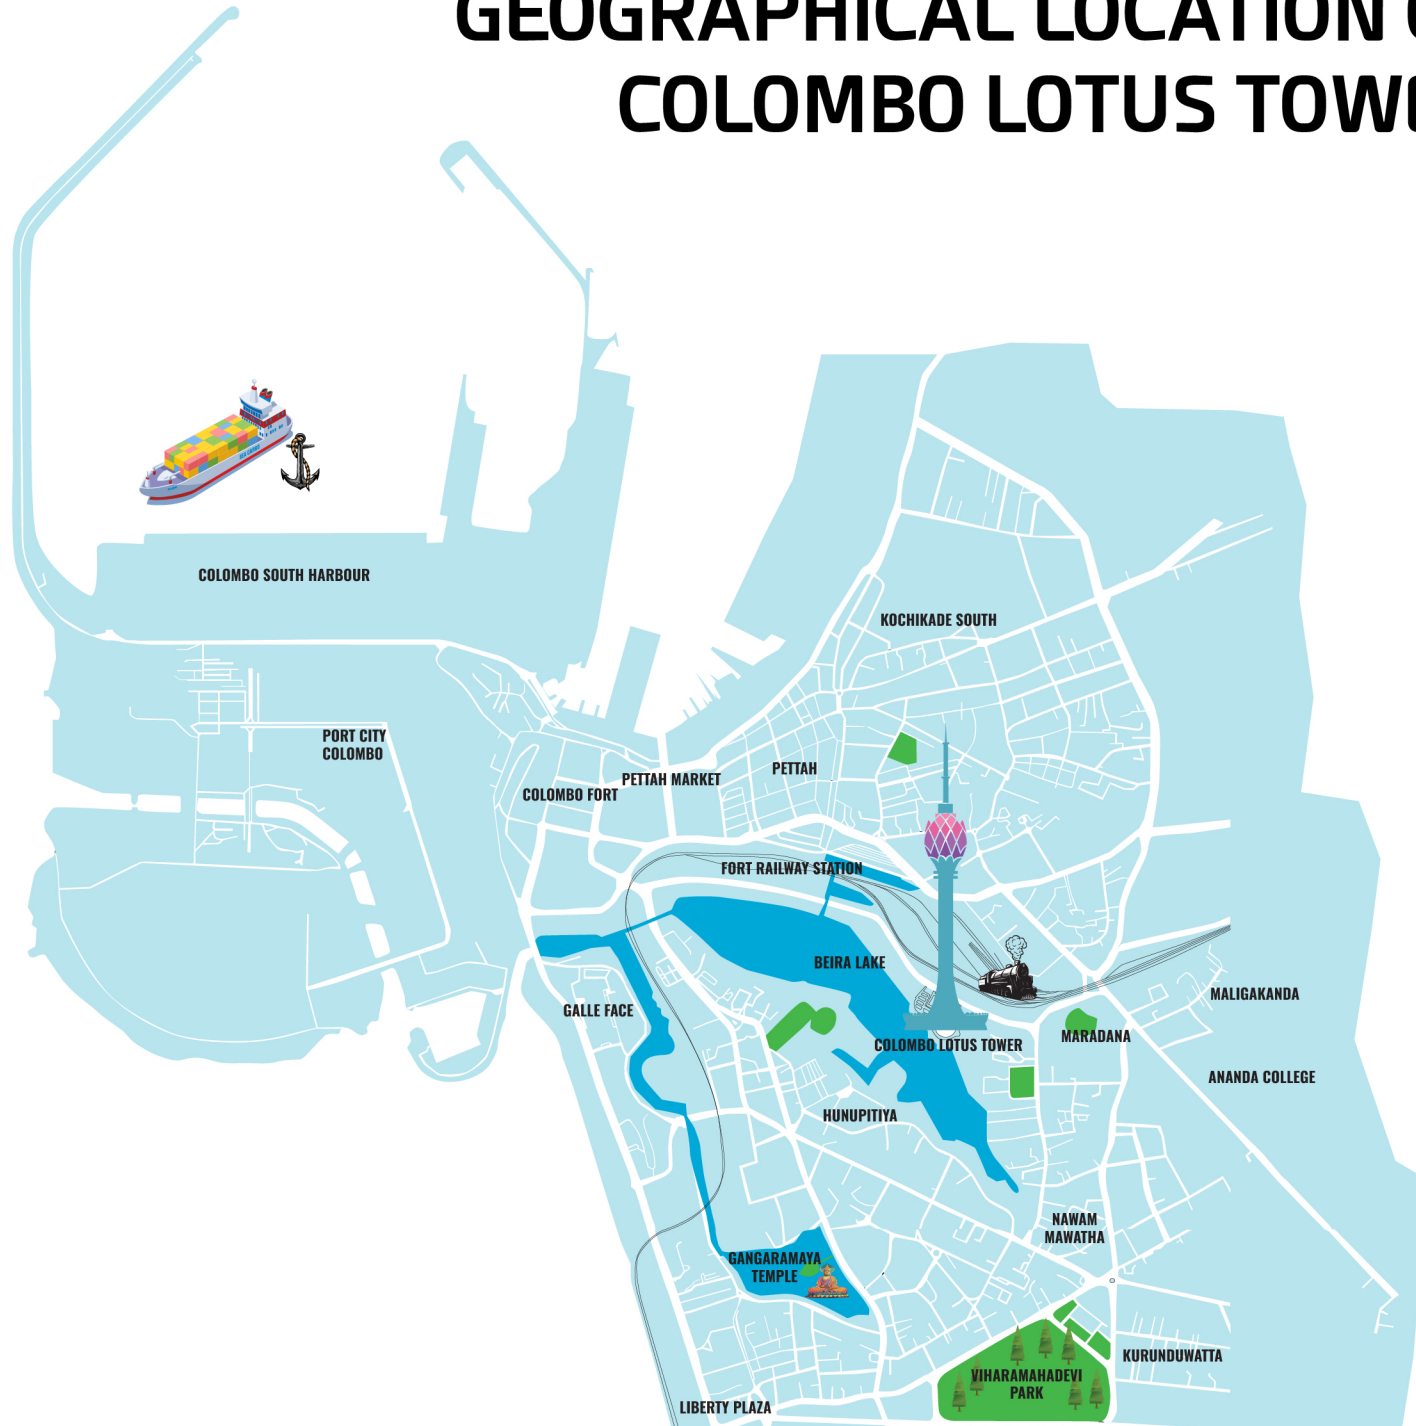

SOUTH ASIA'S FIRST IMMERSIVE
DIGITAL ART MUSEUM

SOUVENIR SHOP

OPEN AREA AND FOOD COURT

SOUTH ASIA'S TALLEST
360 REVOLVING RESTAURANT

SOUTH ASIA'S TALLEST BANQUET HALLS

SOUTH ASIA'S TALLEST TOWER

COLOMBO LOTUS TOWER TOUR GUIDE MAP

GEOGRAPHICAL LOCATION OF COLOMBO LOTUS TOWER

COLOMBO LOTUS TOWER LAYOUT

CAR PARK

ENTRANCE/EXIT

LAKE SIDE WALKING PATH

BEIRA LAKE

LOTUS AQUABAY

GATES