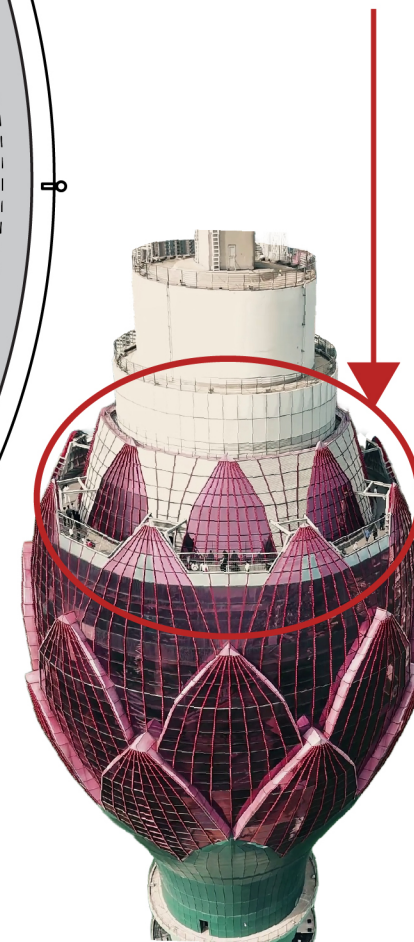

GEOGRAPHICAL LOCATION OF COLOMBO LOTUS TOWER

COLOMBO LOTUS TOWER LAYOUT

CAR PARK

ENTRANCE/EXIT

LAKE SIDE WALKING PATH

BEIRA LAKE

LOTUS AQUABAY

GATES

GROUND FLOOR

1ST FLOOR

29TH FLOOR OBSERVATION DECK

OUTDOOR SIGHT SEEING AREA

29TH FLOOR OBSERVATION DECK

COLOMBO LOTUS TOWER MANAGEMENT COMPANY PVT LTD

No.320, D.R Wijewardane Mawatha, Col 10, Sri Lanka.

Tel : +94 (0) 112 108 300 | +94 (0) 74 201 9743