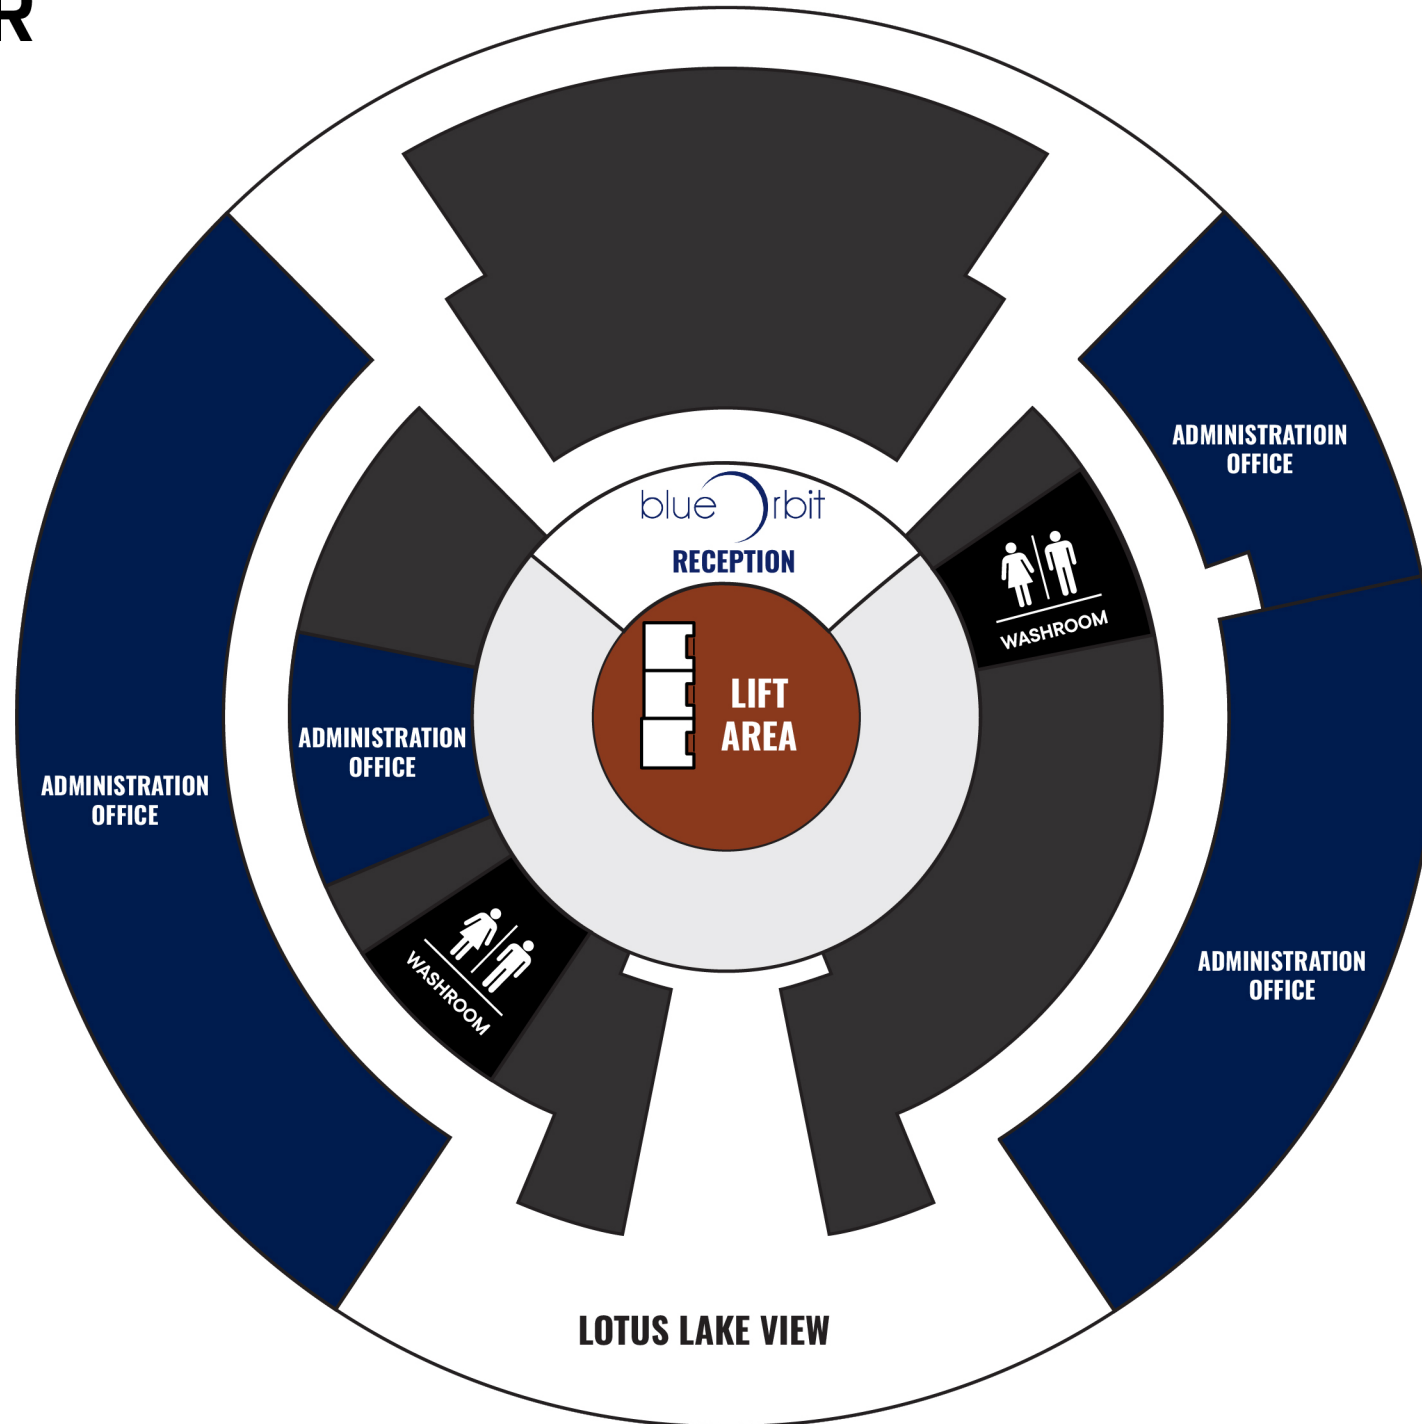

SOUTH ASIA'S FIRST IMMERSIVE
DIGITAL ART MUSEUM

SOUVENIR SHOP

OPEN AREA AND FOOD COURT

SOUTH ASIA'S TALLEST
360 REVOLVING RESTAURANT

SOUTH ASIA'S TALLEST BANQUET HALLS

SOUTH ASIA'S TALLEST TOWER

COLOMBO LOTUS TOWER TOUR GUIDE MAP

GEOGRAPHICAL LOCATION OF COLOMBO LOTUS TOWER

COLOMBO LOTUS TOWER LAYOUT

CAR PARK

ENTRANCE/EXIT

LAKE SIDE WALKING PATH

BEIRA LAKE

LOTUS AQUABAY

GATES

GROUND FLOOR

1ST FLOOR

29TH FLOOR OBSERVATION DECK

OUTDOOR SIGHT SEEING AREA

29TH FLOOR OBSERVATION DECK

COLOMBO LOTUS TOWER MANAGEMENT COMPANY PVT LTD

No.320, D.R Wijewardane Mawatha, Col 10, Sri Lanka.

Tel : +94 (0) 112 108 300 | +94 (0) 74 201 9743