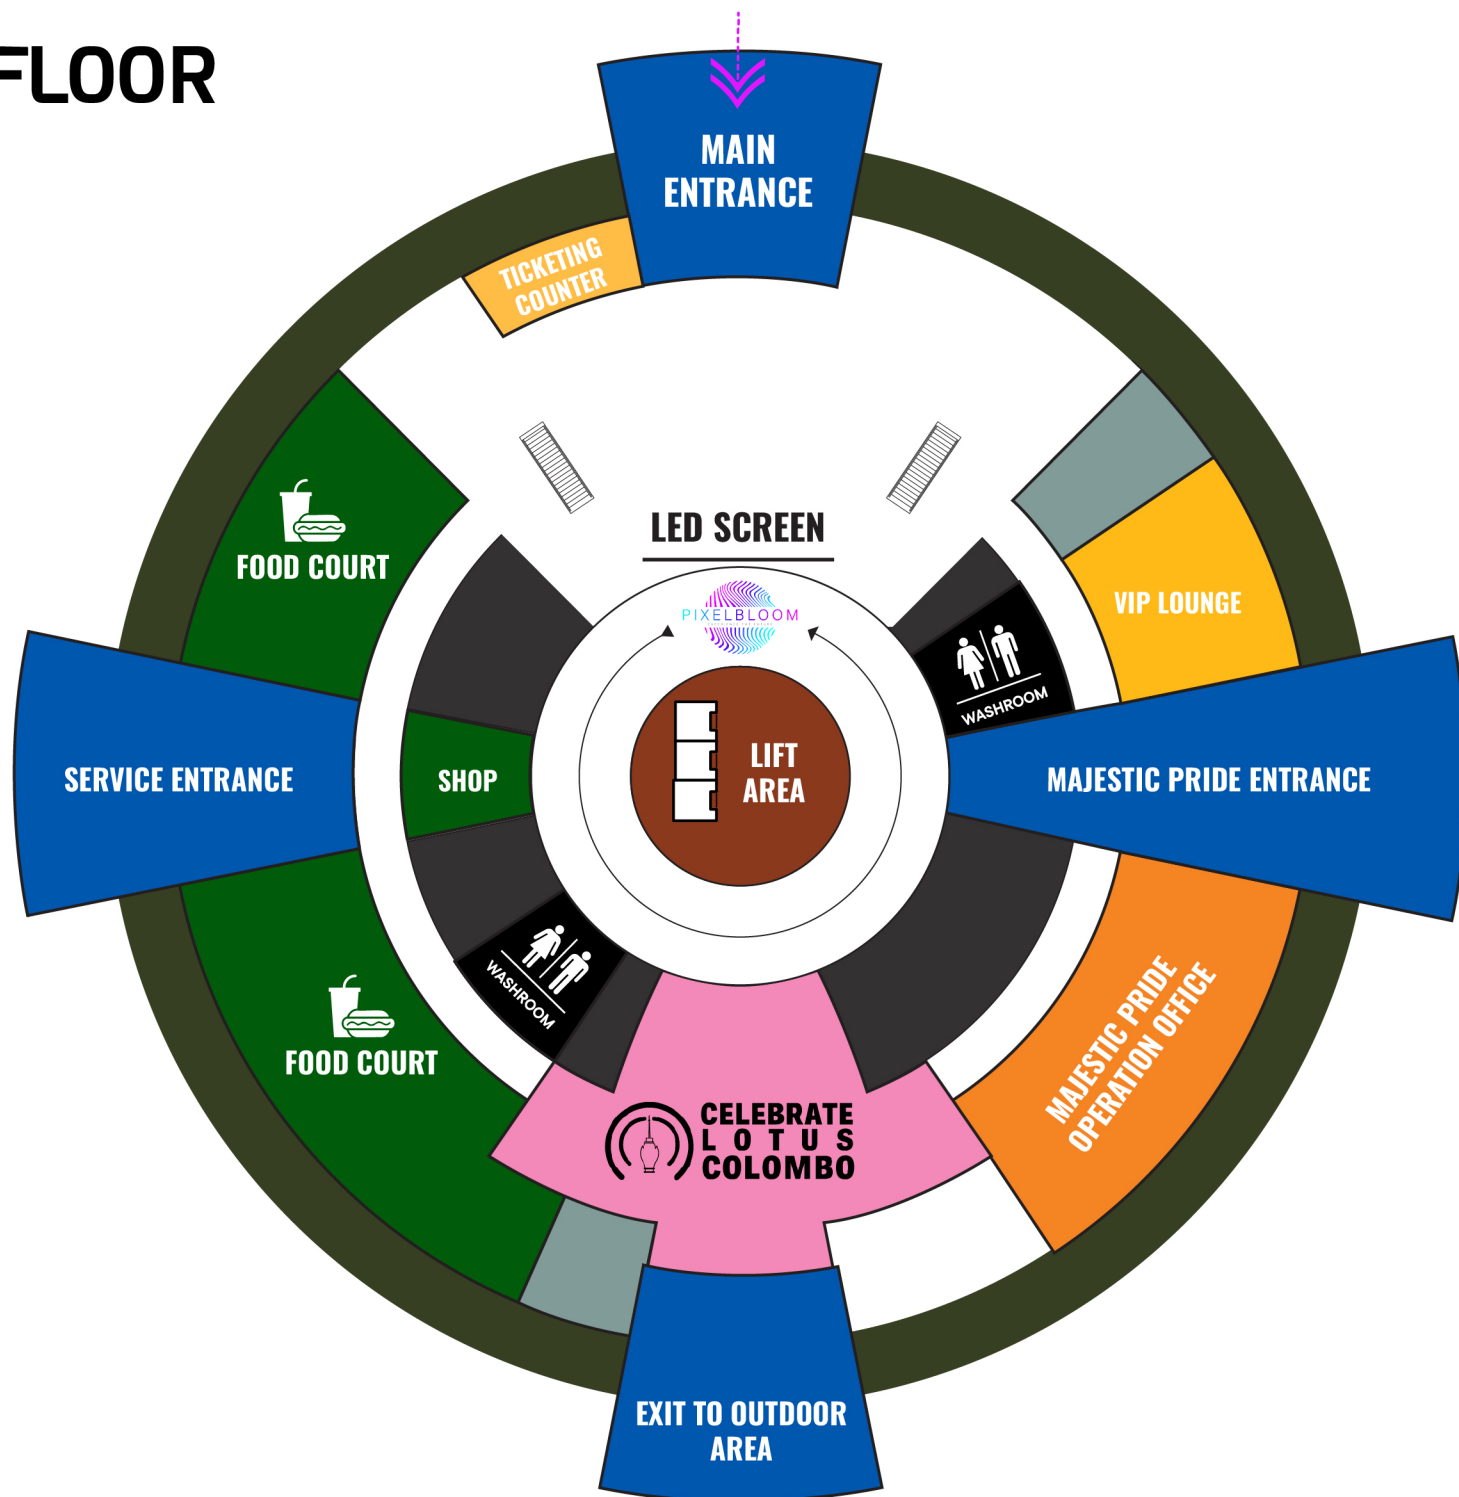

GEOGRAPHICAL LOCATION OF COLOMBO LOTUS TOWER

COLOMBO LOTUS TOWER LAYOUT

CAR PARK

ENTRANCE/EXIT

LAKE SIDE WALKING PATH

BEIRA LAKE

LOTUS AQUABAY

GATES

GROUND FLOOR

1ST FLOOR

29TH FLOOR OBSERVATION DECK

OUTDOOR SIGHT SEEING AREA

29TH FLOOR OBSERVATION DECK

COLOMBO LOTUS TOWER MANAGEMENT COMPANY PVT LTD

No.320, D.R Wijewardane Mawatha, Col 10, Sri Lanka.

Tel : +94 (0) 112 108 300 | +94 (0) 74 201 9743