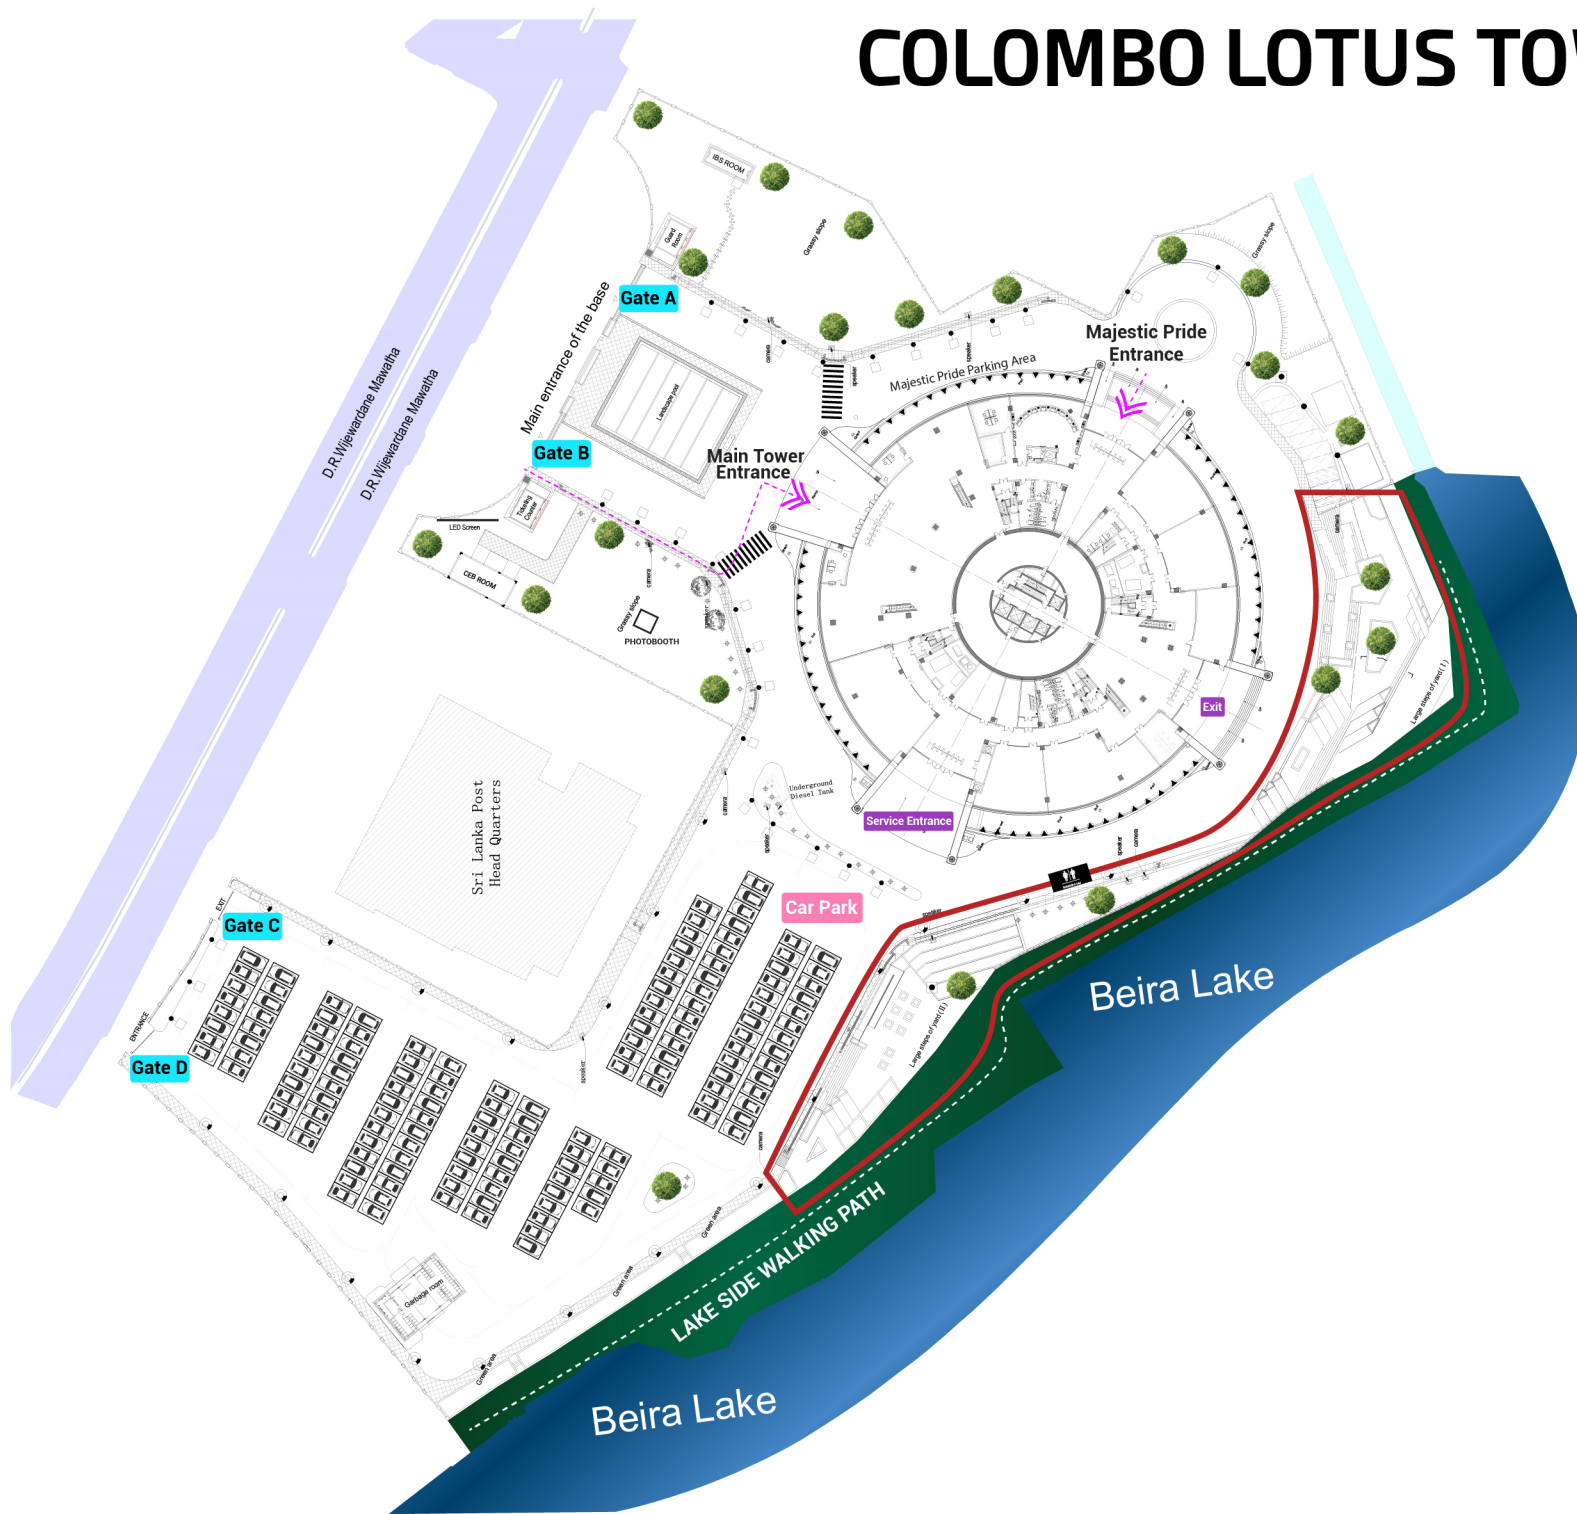

SOUTH ASIA'S FIRST IMMERSIVE
DIGITAL ART MUSEUM

SOUVENIR SHOP

OPEN AREA AND FOOD COURT

SOUTH ASIA'S TALLEST
360 REVOLVING RESTAURANT

SOUTH ASIA'S TALLEST BANQUET HALLS

SOUTH ASIA'S TALLEST TOWER

COLOMBO LOTUS TOWER TOUR GUIDE MAP

GEOGRAPHICAL LOCATION OF COLOMBO LOTUS TOWER

COLOMBO LOTUS TOWER LAYOUT

CAR PARK

ENTRANCE/EXIT

LAKE SIDE WALKING PATH

BEIRA LAKE

LOTUS AQUABAY

GATES

GROUND FLOOR

1ST FLOOR

29TH FLOOR OBSERVATION DECK

OUTDOOR SIGHT SEEING AREA

29TH FLOOR OBSERVATION DECK

COLOMBO LOTUS TOWER MANAGEMENT COMPANY PVT LTD

No.320, D.R Wijewardane Mawatha, Col 10, Sri Lanka.

Tel : +94 (0) 112 108 300 | +94 (0) 74 201 9743