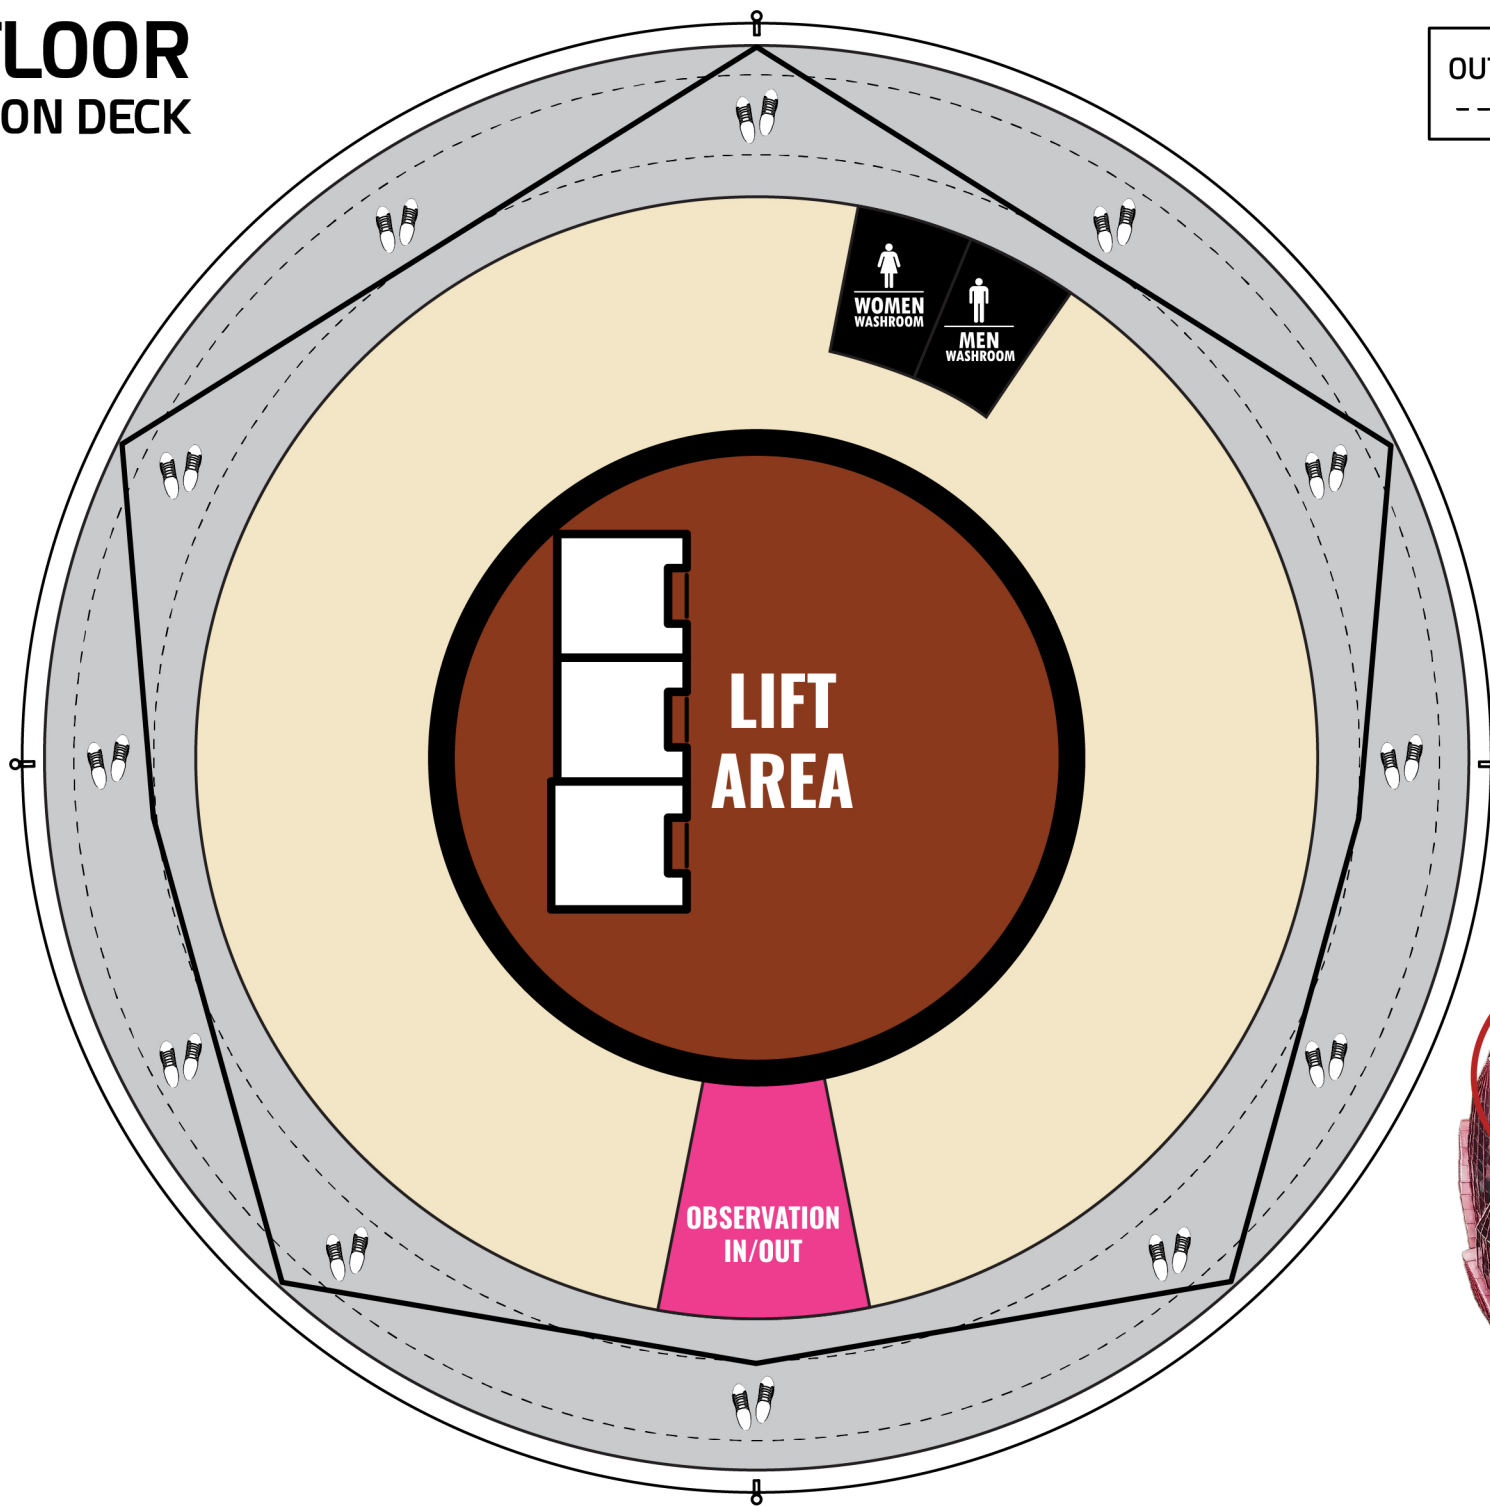

GEOGRAPHICAL LOCATION OF COLOMBO LOTUS TOWER

COLOMBO LOTUS TOWER LAYOUT

CAR PARK

ENTRANCE/EXIT

LAKE SIDE WALKING PATH

BEIRA LAKE

LOTUS AQUABAY

GATES

GROUND FLOOR

1ST FLOOR

29TH FLOOR OBSERVATION DECK

OUTDOOR SIGHT SEEING AREA

29TH FLOOR OBSERVATION DECK

COLOMBO LOTUS TOWER MANAGEMENT COMPANY PVT LTD

No.320, D.R Wijewardane Mawatha, Col 10, Sri Lanka.

Tel : +94 (0) 112 108 300 | +94 (0) 74 201 9743